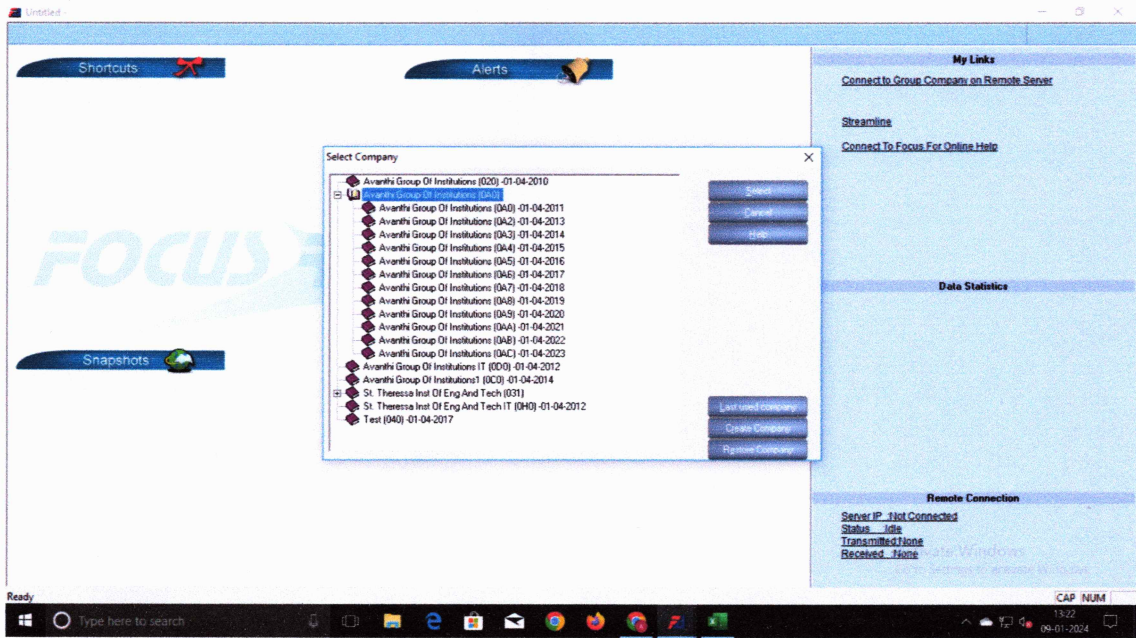

AVANTHI INSTITUTE OF ENGINEERING AND TECHNOLOGY

(Approved by AICTE, Recg. By Govt. of T.S & Affiliated to JNTUH, Hyderabad)

NAAC "B++" Accredited Institute

Gunthapally (V), Abdullapurmet(M), RR Dist, Near Ramoji Film City, Hyderabad -501512.

www.aietg.ac.in email: principal.avanthi@gmail.com

[Handwritten Signature]
PRINCIPAL
Avanthi Institute of Engg. & Tech
Gunthapally (V) Abdullapurmet (Mdl) R.R.Dist