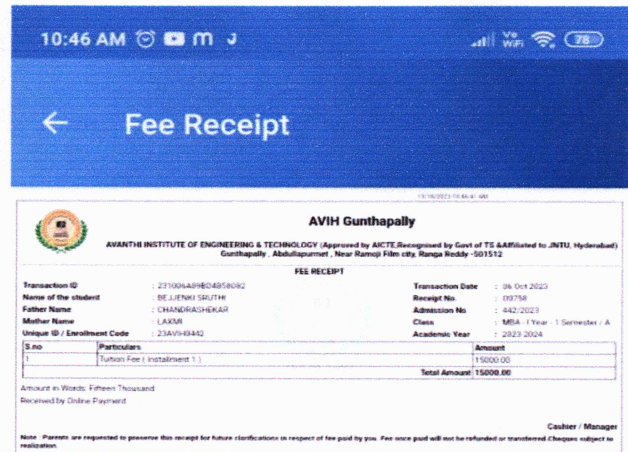

AVANTHI INSTITUTE OF ENGINEERING AND TECHNOLOGY

(Approved by AICTE, Reg. By Govt. of T.S & Affiliated to JNTUH, Hyderabad)

NAAC "B++" Accredited Institute

Gunthapally (V), Abdullapurmet(M), RR Dist, Near Ramoji Film City, Hyderabad -501512.

www.aietg.ac.in email: principal.avanthi@gmail.com

3. STUDENT ADMISSION AND SUPPORT

PRINCIPAL
Avanthi Institute of Engg. & Techno
Gunthapally (V), Abdullapurmet (Midl) R.R. Dist