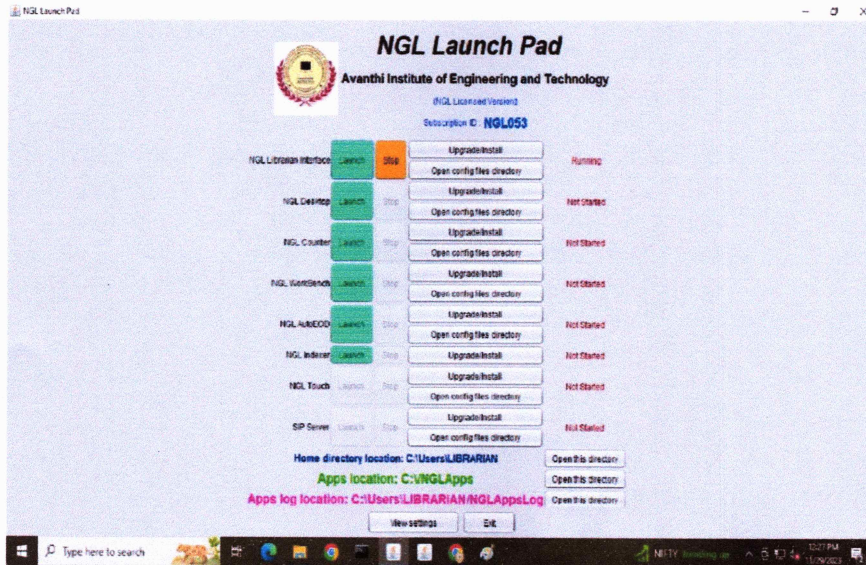

AVANTHI INSTITUTE OF ENGINEERING AND TECHNOLOGY

(Approved by AICTE, Recg. By Govt. of T.S & Affiliated to JNTUH, Hyderabad)

NAAC "B++" Accredited Institute

Gunthapally (V), Abdullapurmet(M), RR Dist, Near Ramoji Film City, Hyderabad -501512.

www.aietg.ac.in email: principal.avanthi@gmail.com

Library